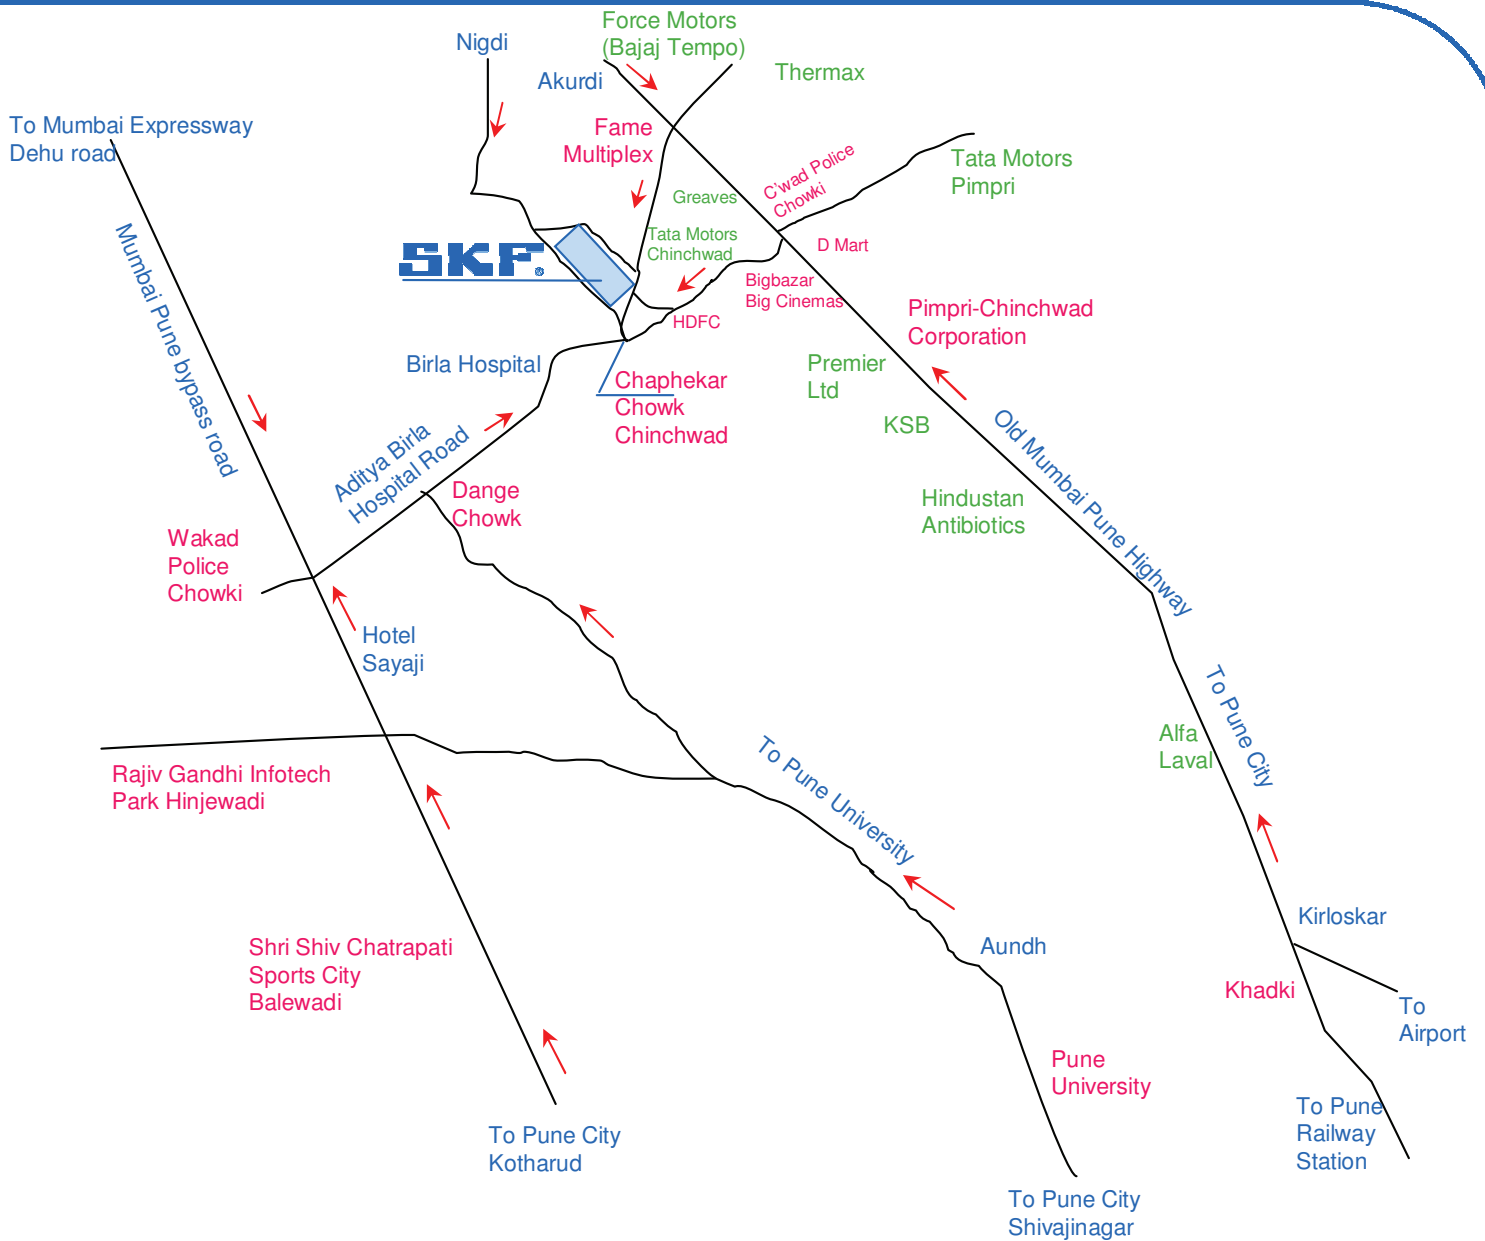

SKF COLLEGE, CAMPUS PUNE
SKF India Limited, Chinchwad, Pune

Roadmap

Way to SKF Chinchwad

SKF College campus is located at Pimpri Chinchwad city 20 KM away from Pune Airport/Railway station. If you are coming from Old Pune Mumbai highway, Take a left turn after Greaves Foundry Chinchwad. On the road you will pass Fame multiplex(right side), then a railway over-bridge. and Tata motors, compound (left side). SKF is at right side on this road.

If you are coming from Mumbai Expressway, take a left turn at Wakad Chowki Chinchwad. On the road you will pass Aditya Birla Hospital (left side), then a river bridge and Chaphekar Chowk

Contact Number.
SKF College Campus : 020 661 12520/21 (8am to 5 pm)
SKF Main Gate : 020 661 121 15 (24 hours)